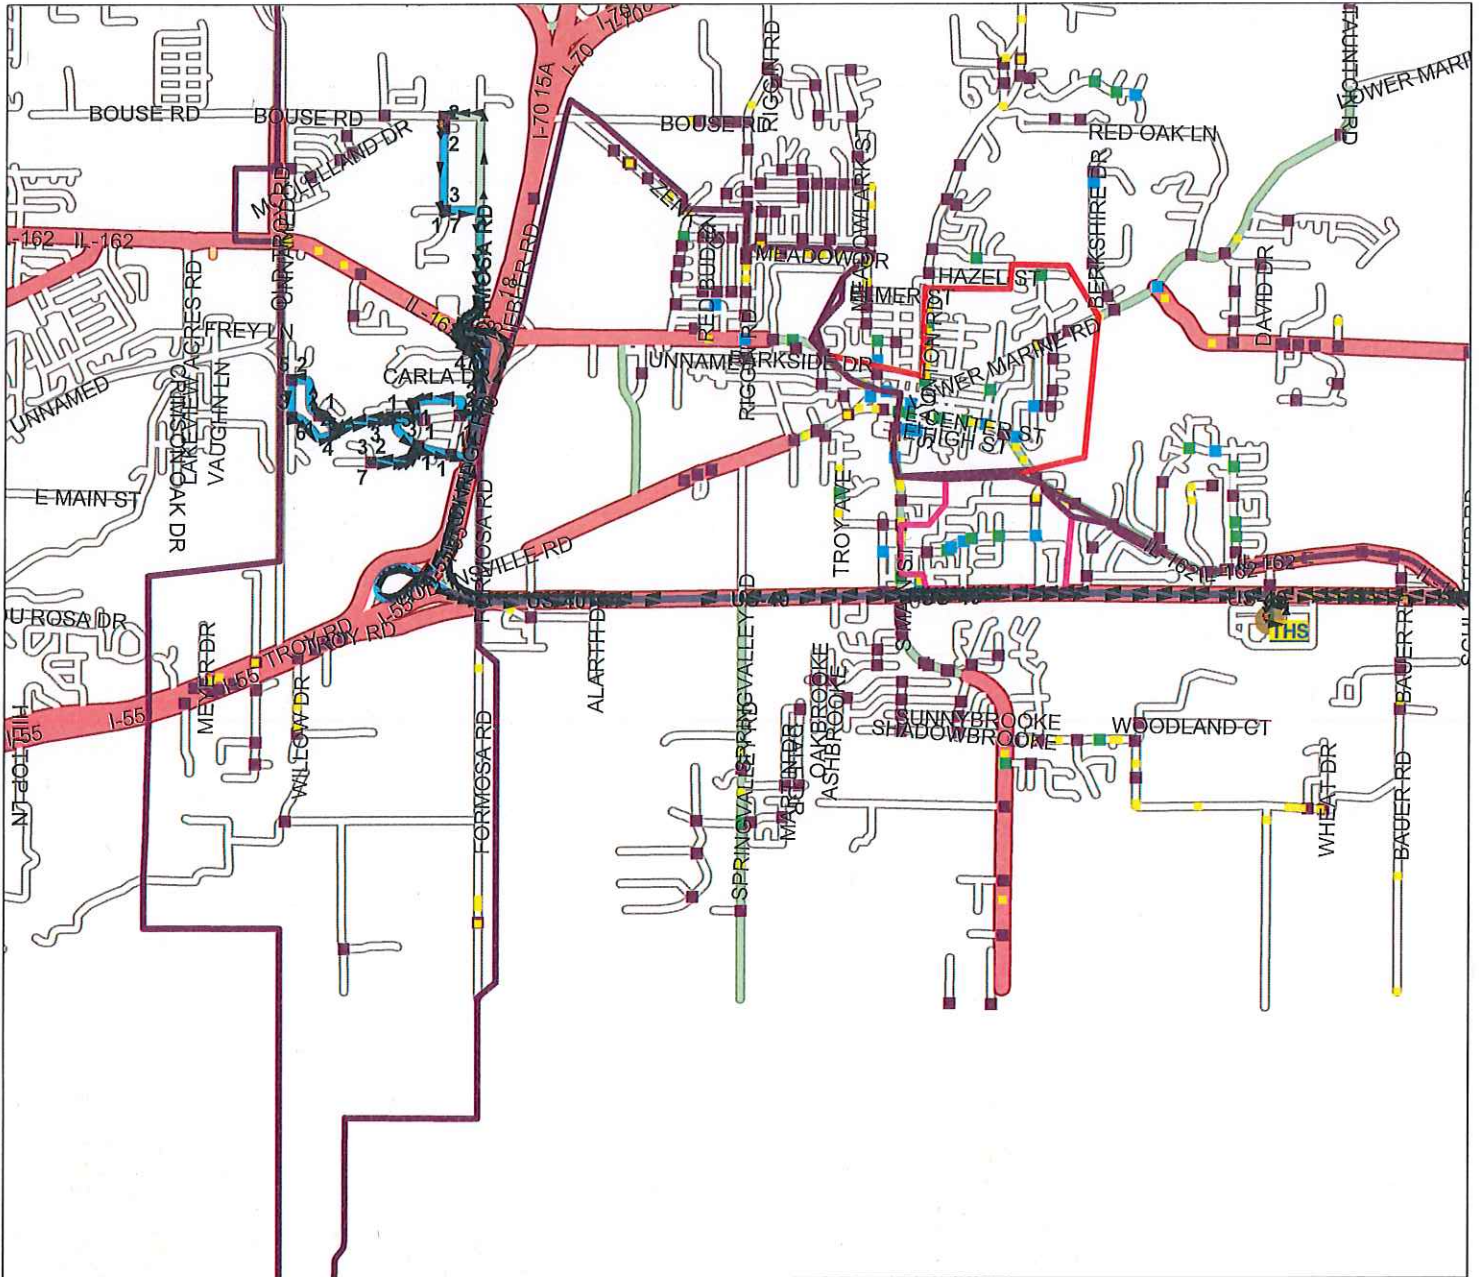

Triad Community Unit School District 2 Route Map

Route: **938**
Vehicle: **38**
Anchor: **TMS**
Start Time: **7:00 AM**
Pickups: **86**
Distance: **11.56 mi.**

Desc: **MIKE KINSELLA**
Driver: **KINSELLA, MIKE**
Max Load: **86**
Arrival Time: **7:30 AM**
Transfers On: **0**
Transfers Off: **0**
Days: **MTWHF**

Triad Community Unit School District 2
 Bus Driver Directions For 938 MIKE KINSELLA MS/HS AM

Route: 938 MIKE KINSELLA
 Bus: 38
 Driver: KINSELLA, MIKE
 Anchor: TRIAD MIDDLE SCHOOL

Start Time: 07:00 am
 End Time: 07:30 am
 Total Time: 29:08
 Distance: 11.56 mi.