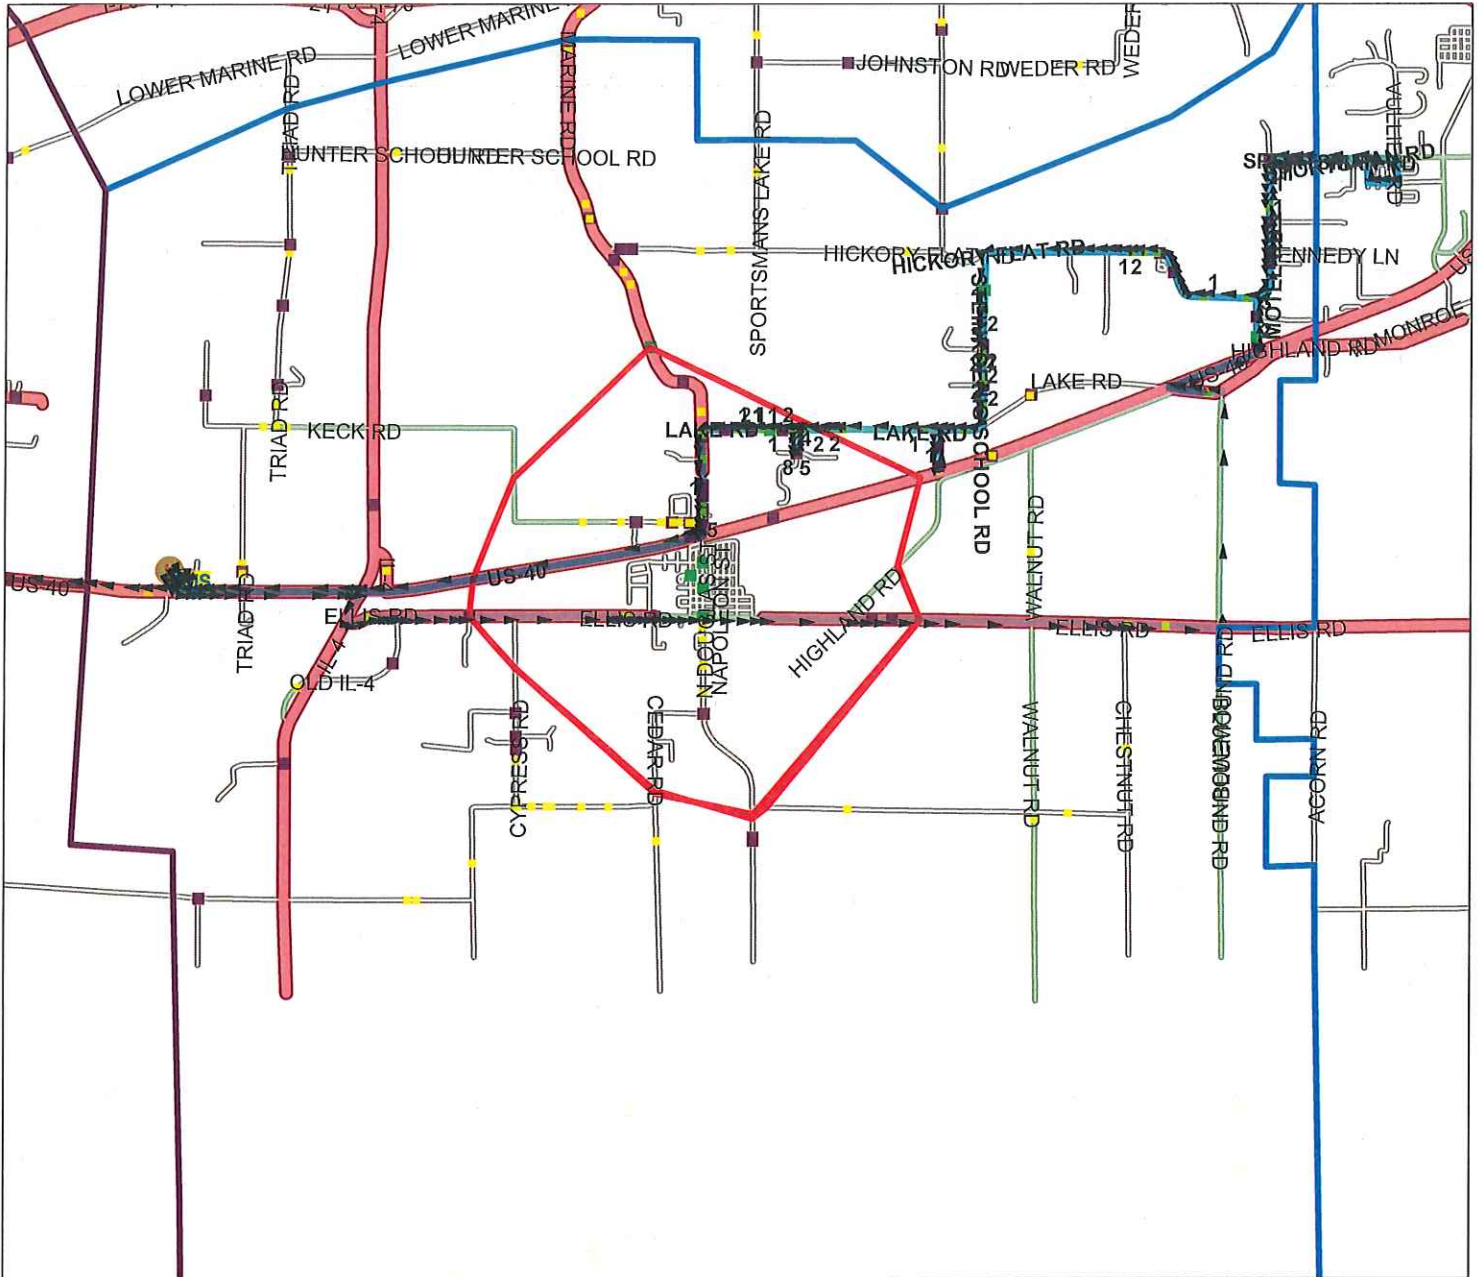

Triad Community Unit School District 2 Route Map

Route: **906**
 Vehicle: **6**
 Anchor: **THS**
 Start Time: **7:03 AM**
 Pickups: **73**
 Distance: **14.84 mi.**

Desc: **COY THOMPSON**
 Driver: **THOMPSON, COY**
 Max Load: **73**
 Arrival Time: **7:39 AM**
 Transfers On: **0**
 Transfers Off: **0**
 Days: **MTWHF**

**Triad Community Unit School District 2
Bus Driver Directions For 906 COY THOMPSON MS/HS AM**

Route: 906 COY THOMPSON
Bus: 6
Driver: THOMPSON, COY
Anchor: TRIAD HIGH SCHOOL

Start Time: 07:03 am
End Time: 07:39 am
Total Time: 35:37
Distance: 14.84 mi.