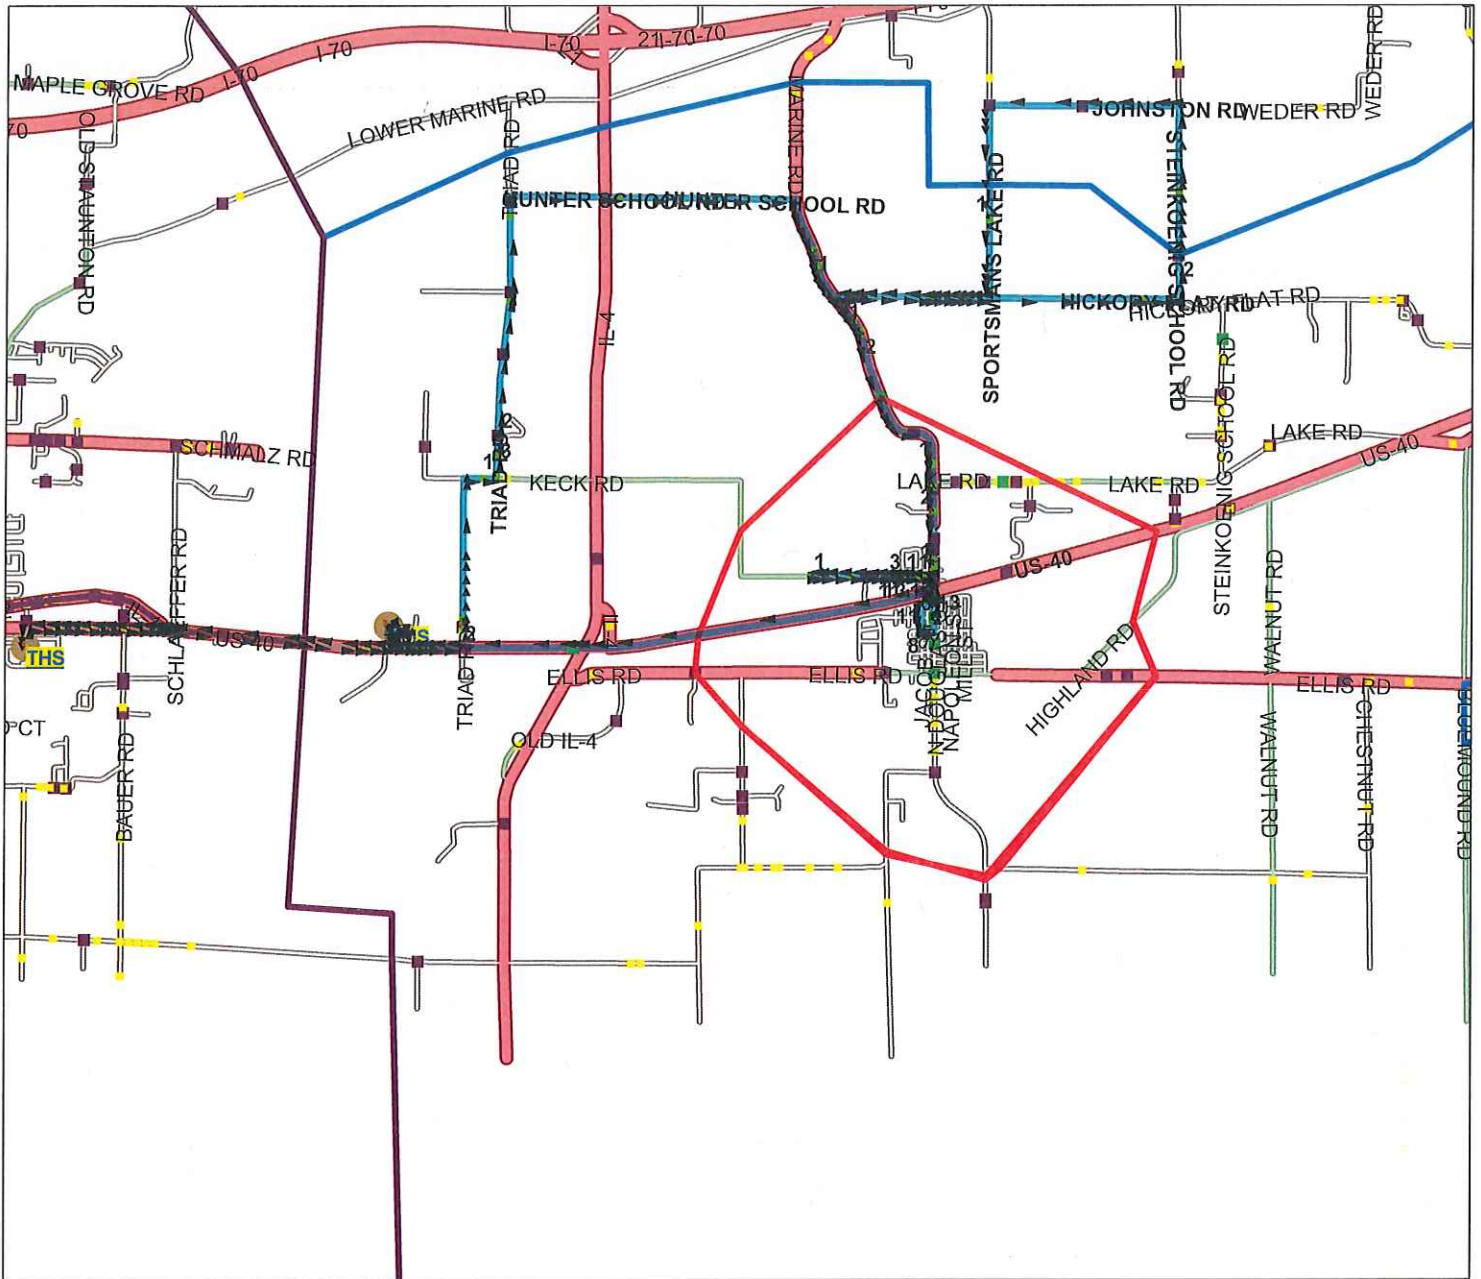

Triad Community Unit School District 2 Route Map

Route: **910**
Vehicle: **10**
Anchor: **THS**
Start Time: **6:56 AM**
Pickups: **87**
Distance: **19.04 mi.**

Desc: **PAUL ZELLNER**
Driver: **ZELLNER, PAUL**
Max Load: **87**
Arrival Time: **7:36 AM**
Transfers On: **0**
Transfers Off: **0**
Days: **MTWHF**

**Triad Community Unit School District 2
Bus Driver Directions For 910 PAUL ZELLNER MS/HS AM**

Route: 910 PAUL ZELLNER
Bus: 10
Driver: ZELLNER, PAUL
Anchor: TRIAD HIGH SCHOOL

Start Time: 06:56 am
End Time: 07:36 am
Total Time: 39:32
Distance: 19.04 mi.

Triad Community Unit School District 2
 Bus Driver Directions For 910 PAUL ZELLNER MS/HS AM

			Distance	Pick Up	Drop Off
7:19 am	STOP	10638 KECK RD		1	
	Continue on	KECK RD	0.03		
7:20 am	STOP	10642 KECK RD		1	
	Continue on	KECK RD	0.04		
7:20 am	STOP	10654 KECK RD		1	
	Continue on	KECK RD	0.03		
7:20 am	STOP	10658 KECK RD		3	
	Continue on	KECK RD	0.13		
	Right turn at	N DOUGLAS ST	0.13		
	Right turn at	W 6TH ST	0.07		
	Left turn at	JACOB ST	0.13		
7:22 am	STOP	JACOB ST @ ST JACOB ES DRIVEWAY		19	
	Left turn at	W 4TH ST	0.06		
	Left turn at	N DOUGLAS ST	0.07		
7:24 am	STOP	N DOUGLAS ST @ E 5TH ST		24	
	Continue on	N DOUGLAS ST	0.14		
	Left turn at	US-40	2.85		
	Right turn at	TRIAD MS	0.04		
	Left turn at	TRIAD MS	0.10		
7:30 am	END	TRIAD MIDDLE SCHOOL			29
	Continue on	TRIAD MS	0.14		
	Right turn at	TRIAD MS	0.13		
	Left turn at	TRIAD MS	0.04		
	Right turn at	US-40	1.94		
	Left turn at	TRIAD HS DRIVEWAY	0.10		
7:36 am	DEST	TRIAD HIGH SCHOOL			58